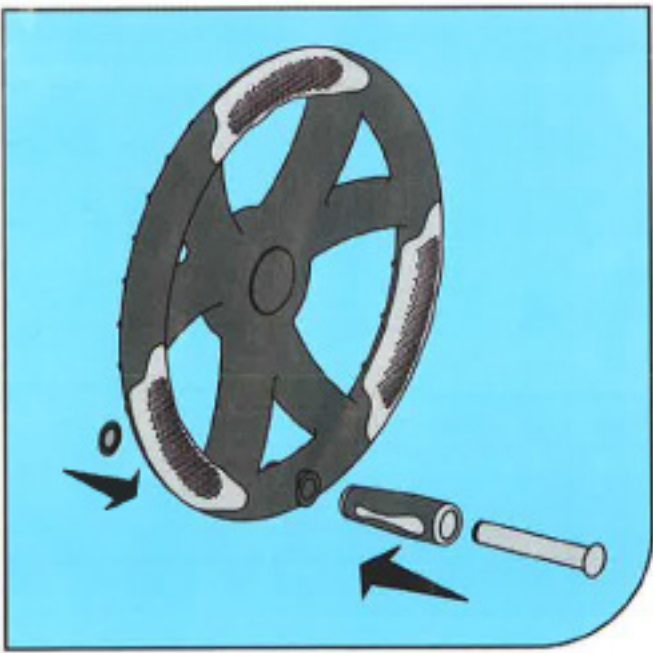

Inground Pool Cover Reel

O'CLAIR 5m

1

300TE YC NR
100
3 NETEYE NR
100 V

Ref	Qty
#1	1
#2	1
#3	1
#4	1
#5	1
#6	1
#7	4
#8	6
#9	1
#10	1
#11	12
#12	1

2

3

4