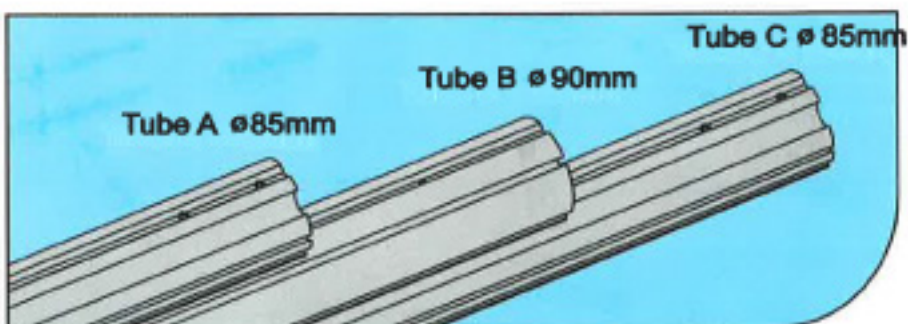

Inground Pool Cover Reel

O'CLAIR 5m

1

300TE YC NR
100
3 NETEYE NR
100 V

Ref	Qty
#1	1
#2	1
#3	1
#4	1
#5	1
#6	1
#7	4
#8	6
#9	1
#10	1
#11	12
#12	1

2

3

4