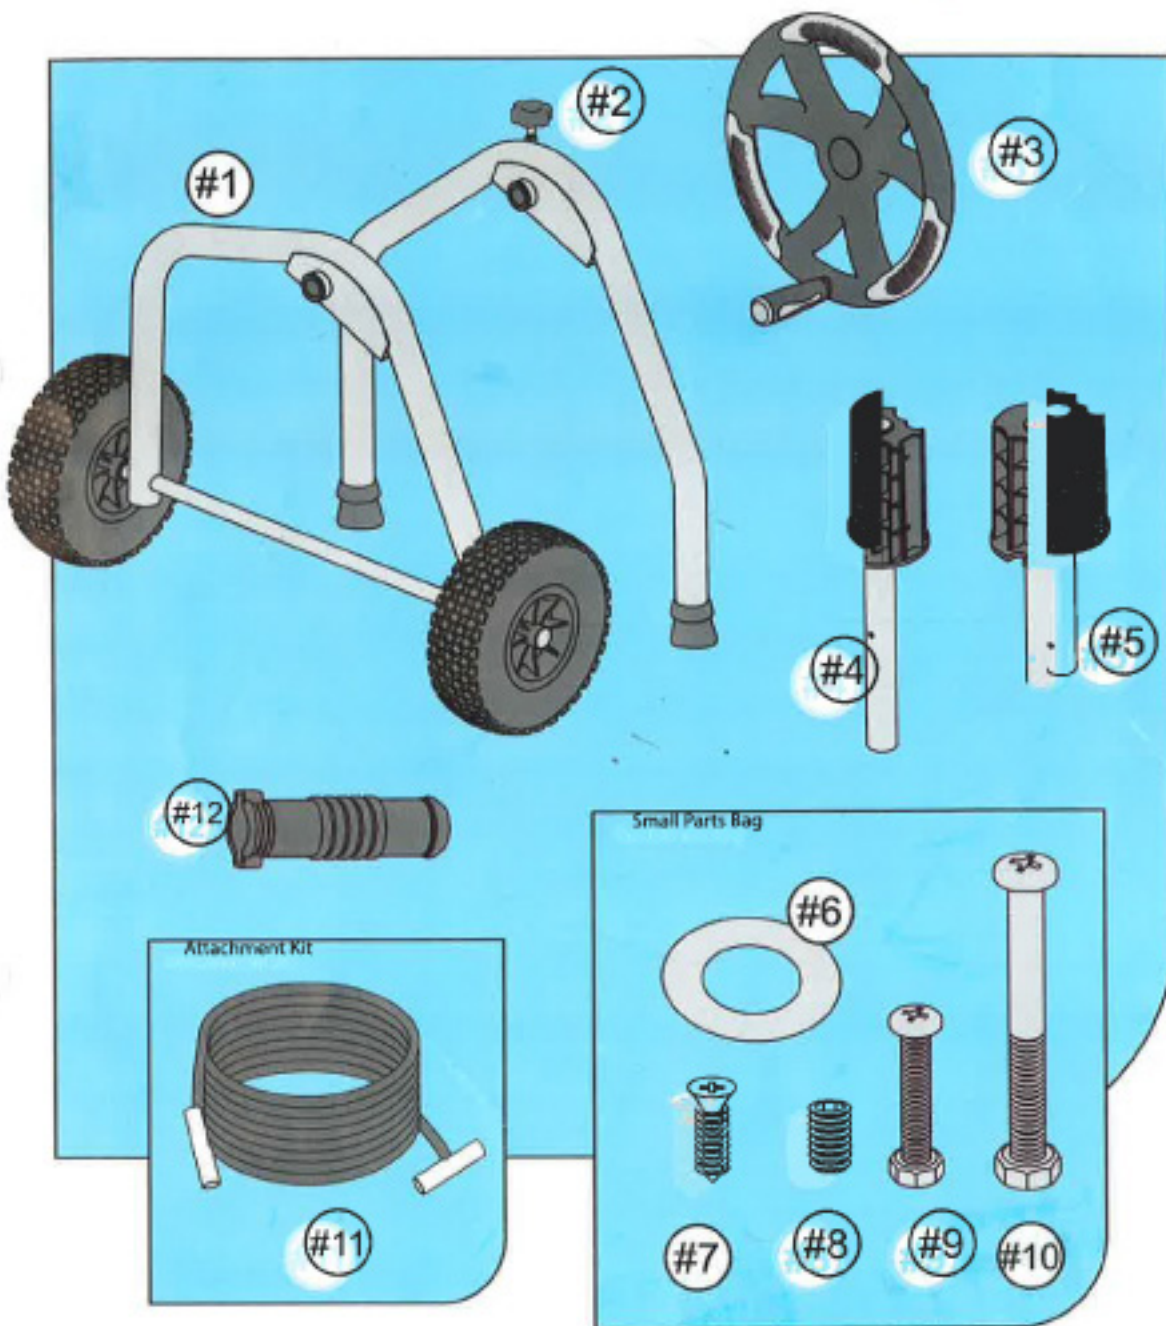

Inground Pool Cover Reel

O'CLAIR 5m

1

300TE YC NR
100
3 NETEYE NR
100 V

Ref	Qty
#1	1
#2	1
#3	1
#4	1
#5	1
#6	1
#7	4
#8	6
#9	1
#10	1
#11	12
#12	1

2

3

4

5

6

7

8a

8b