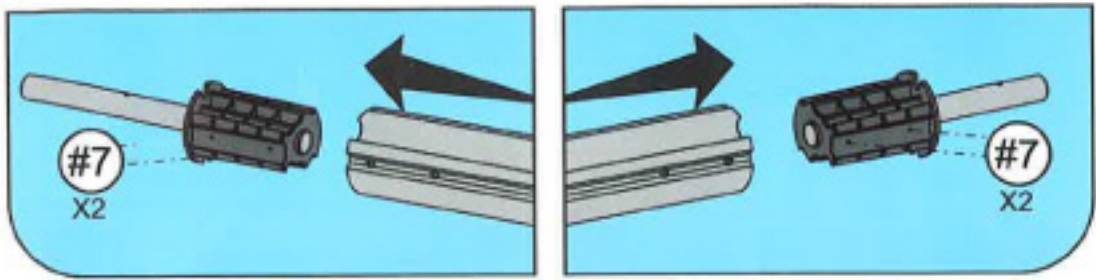

Inground Pool Cover Reel

O'CLAIR 5m

1

300TE YC NR
100
3 NETEYE NR
100 V

Ref	Qty
#1	1
#2	1
#3	1
#4	1
#5	1
#6	1
#7	4
#8	6
#9	1
#10	1
#11	12
#12	1

2

3

4