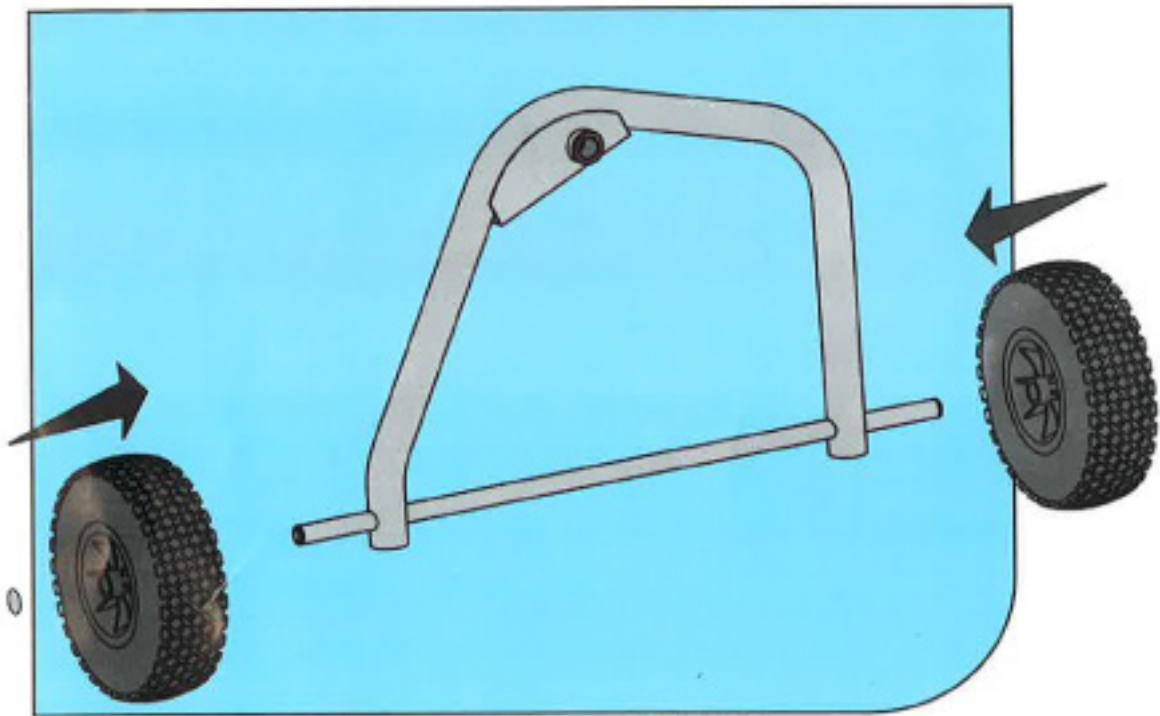

Inground Pool Cover Reel

O'CLAIR 5m

1

300TE YC NR
100
3 NETEYE NR
100 V

Ref	Qty
#1	1
#2	1
#3	1
#4	1
#5	1
#6	1
#7	4
#8	6
#9	1
#10	1
#11	12
#12	1

2

3

4