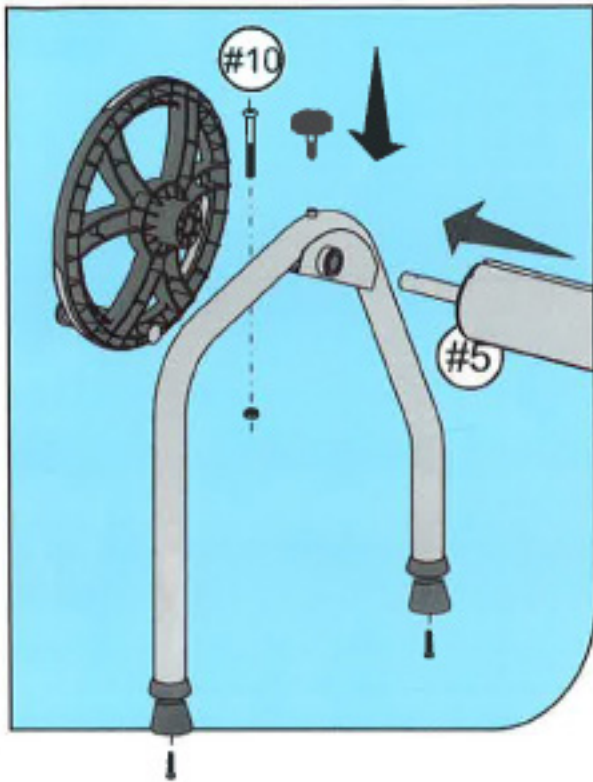

Inground Pool Cover Reel

O'CLAIR 5m

1

300TE YC NR
100
3 NETEYE NR
100 V

Ref	Qty
#1	1
#2	1
#3	1
#4	1
#5	1
#6	1
#7	4
#8	6
#9	1
#10	1
#11	12
#12	1

2

3

4