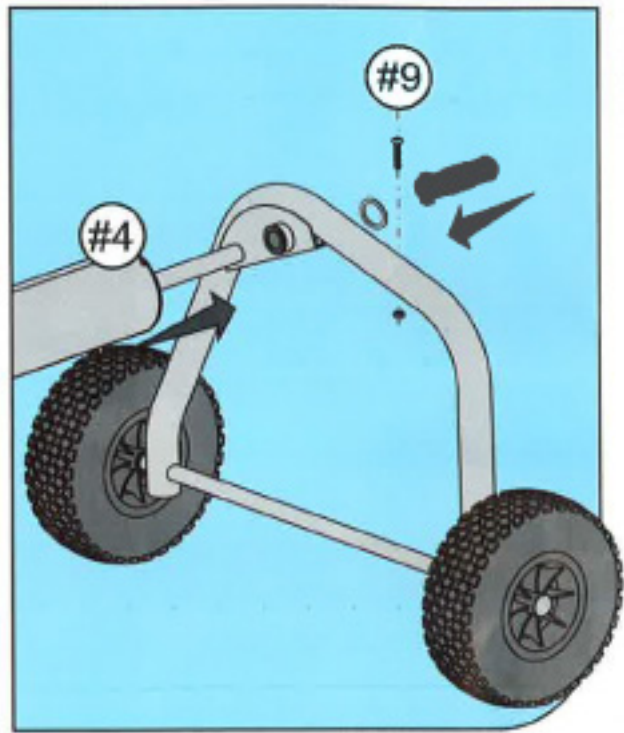

Inground Pool Cover Reel

O'CLAIR 5m

1

300TE YC NR
100
3 NETEYE NR
100 V

Ref	Qty
#1	1
#2	1
#3	1
#4	1
#5	1
#6	1
#7	4
#8	6
#9	1
#10	1
#11	12
#12	1

2

3

4