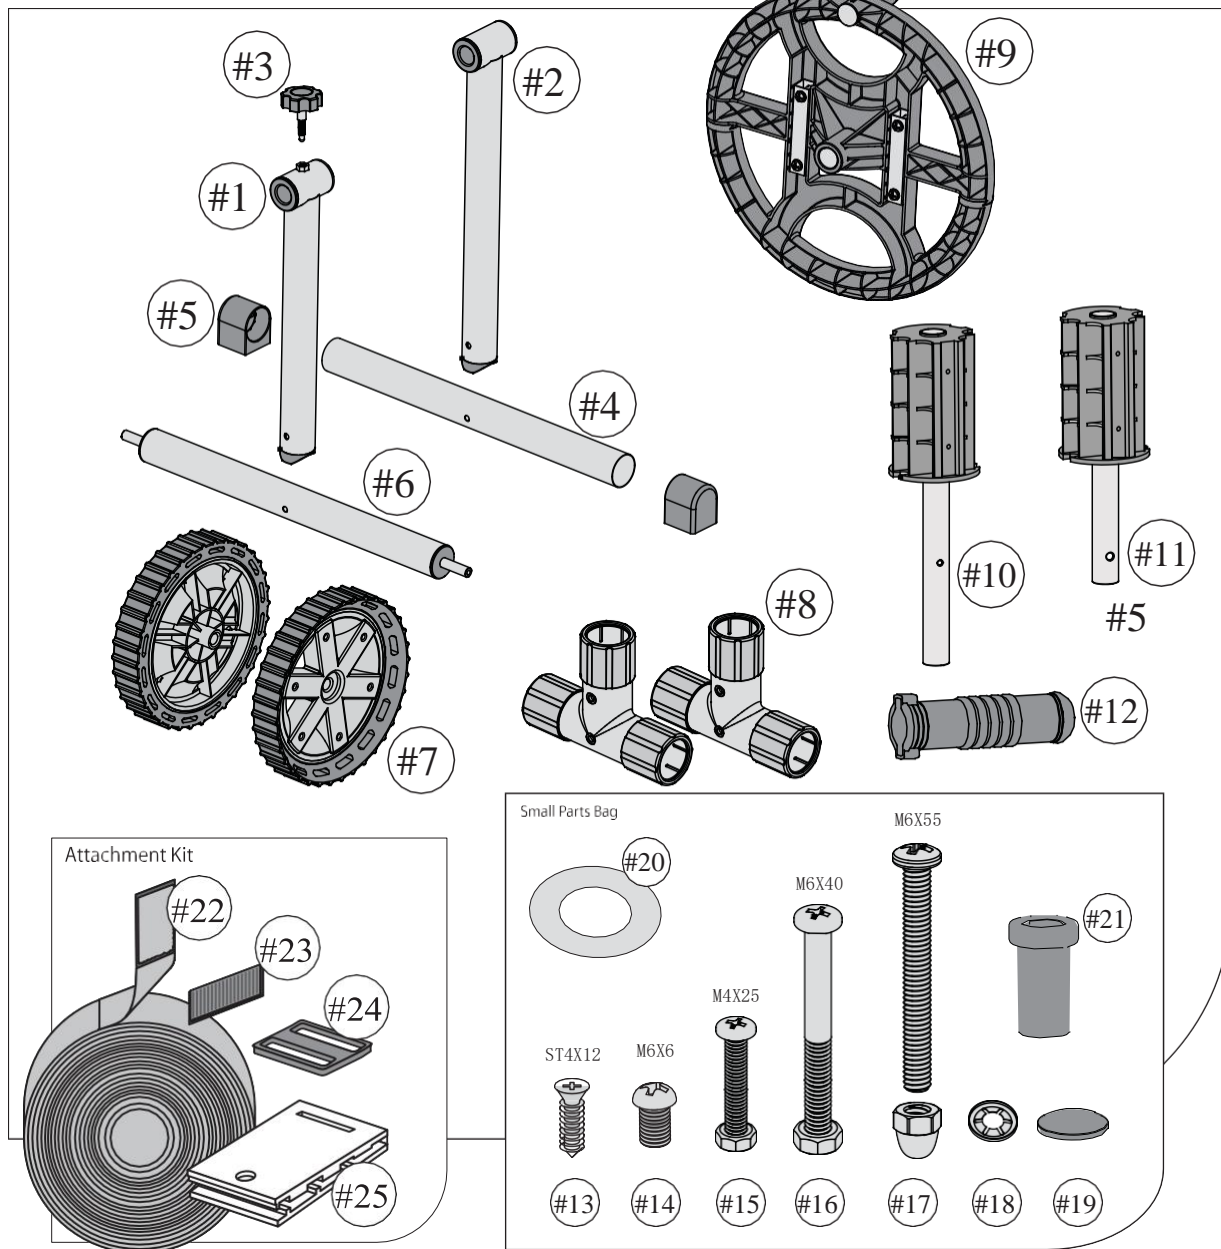

ENROULEUR BACHE PISCINE ENTERRÉE

1

Ref	Qty
#1	1
#2	1
#3	1
#4	1
#5	2
#6	1
#7	2
#8	2
#9	1
#10	1
#11	1
#12	1
#13	4
#14	6□ / 12□
#15	1
#16	1
#17	4
#18	2
#19	2
#20	1
#21	1
#22	8
#23	8
#24	8
#25	8

2

4

5

6

7

8

9

10

11 a

11 b